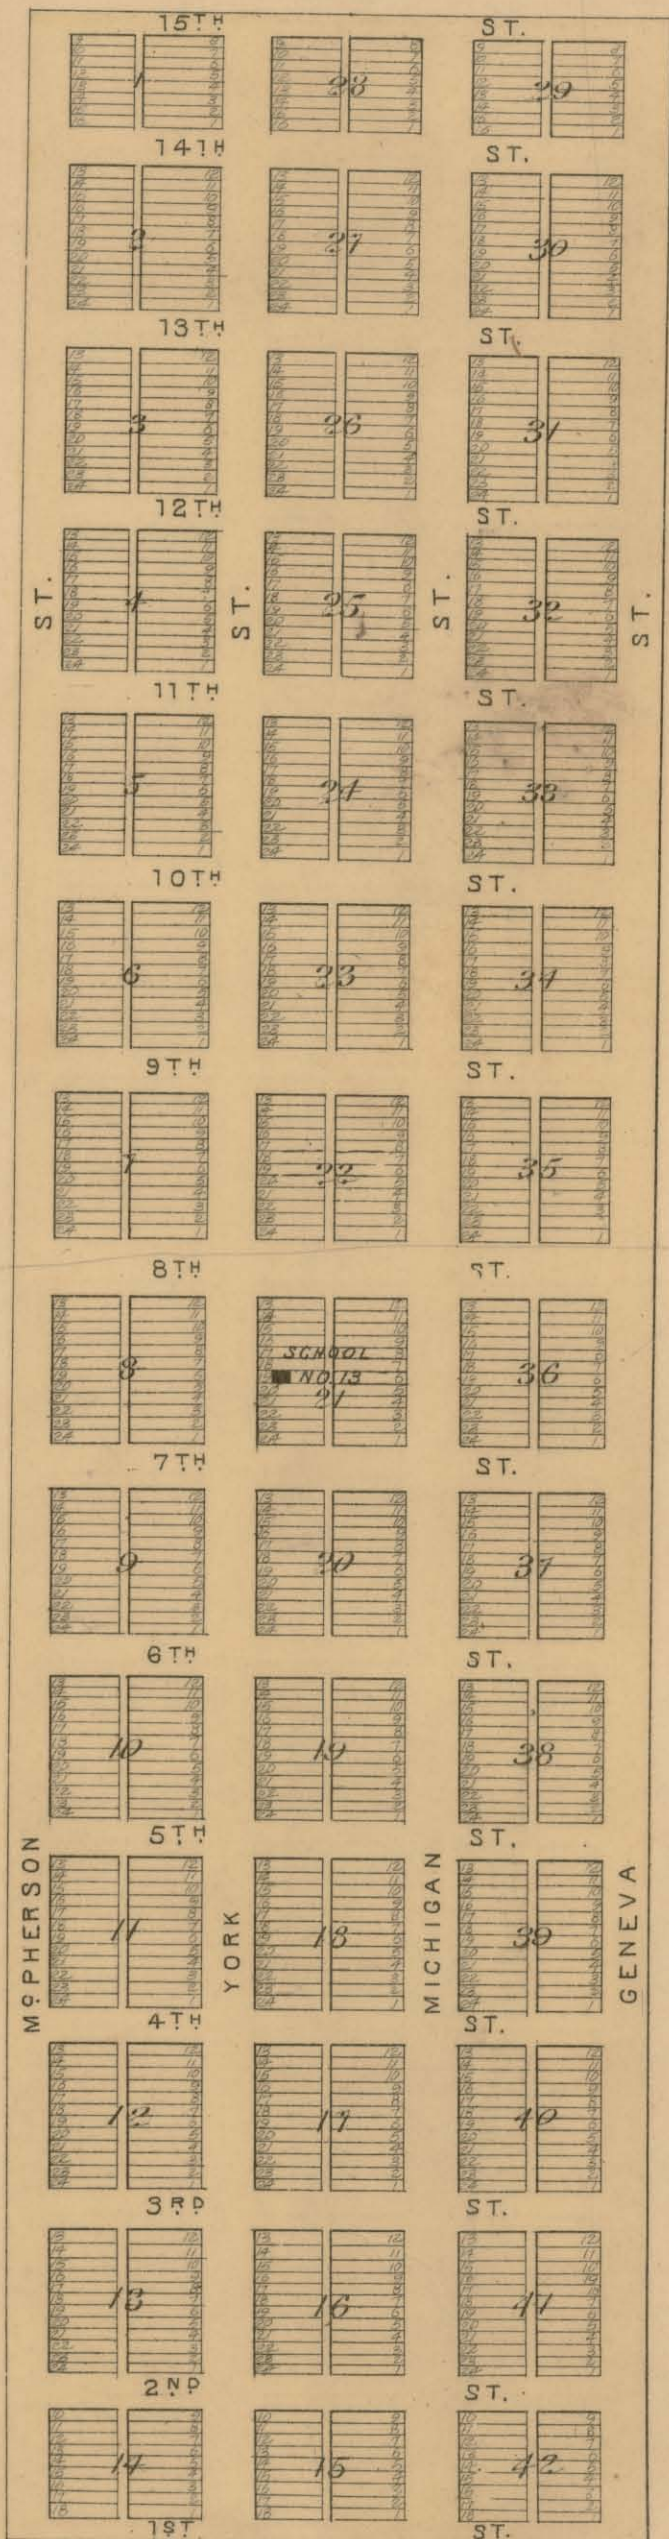

# King City

Scale 400 ft - 1 inch

# Canton

Scale 400 ft - 1 inch

# LAURA

Scale 400 ft - 1 inch