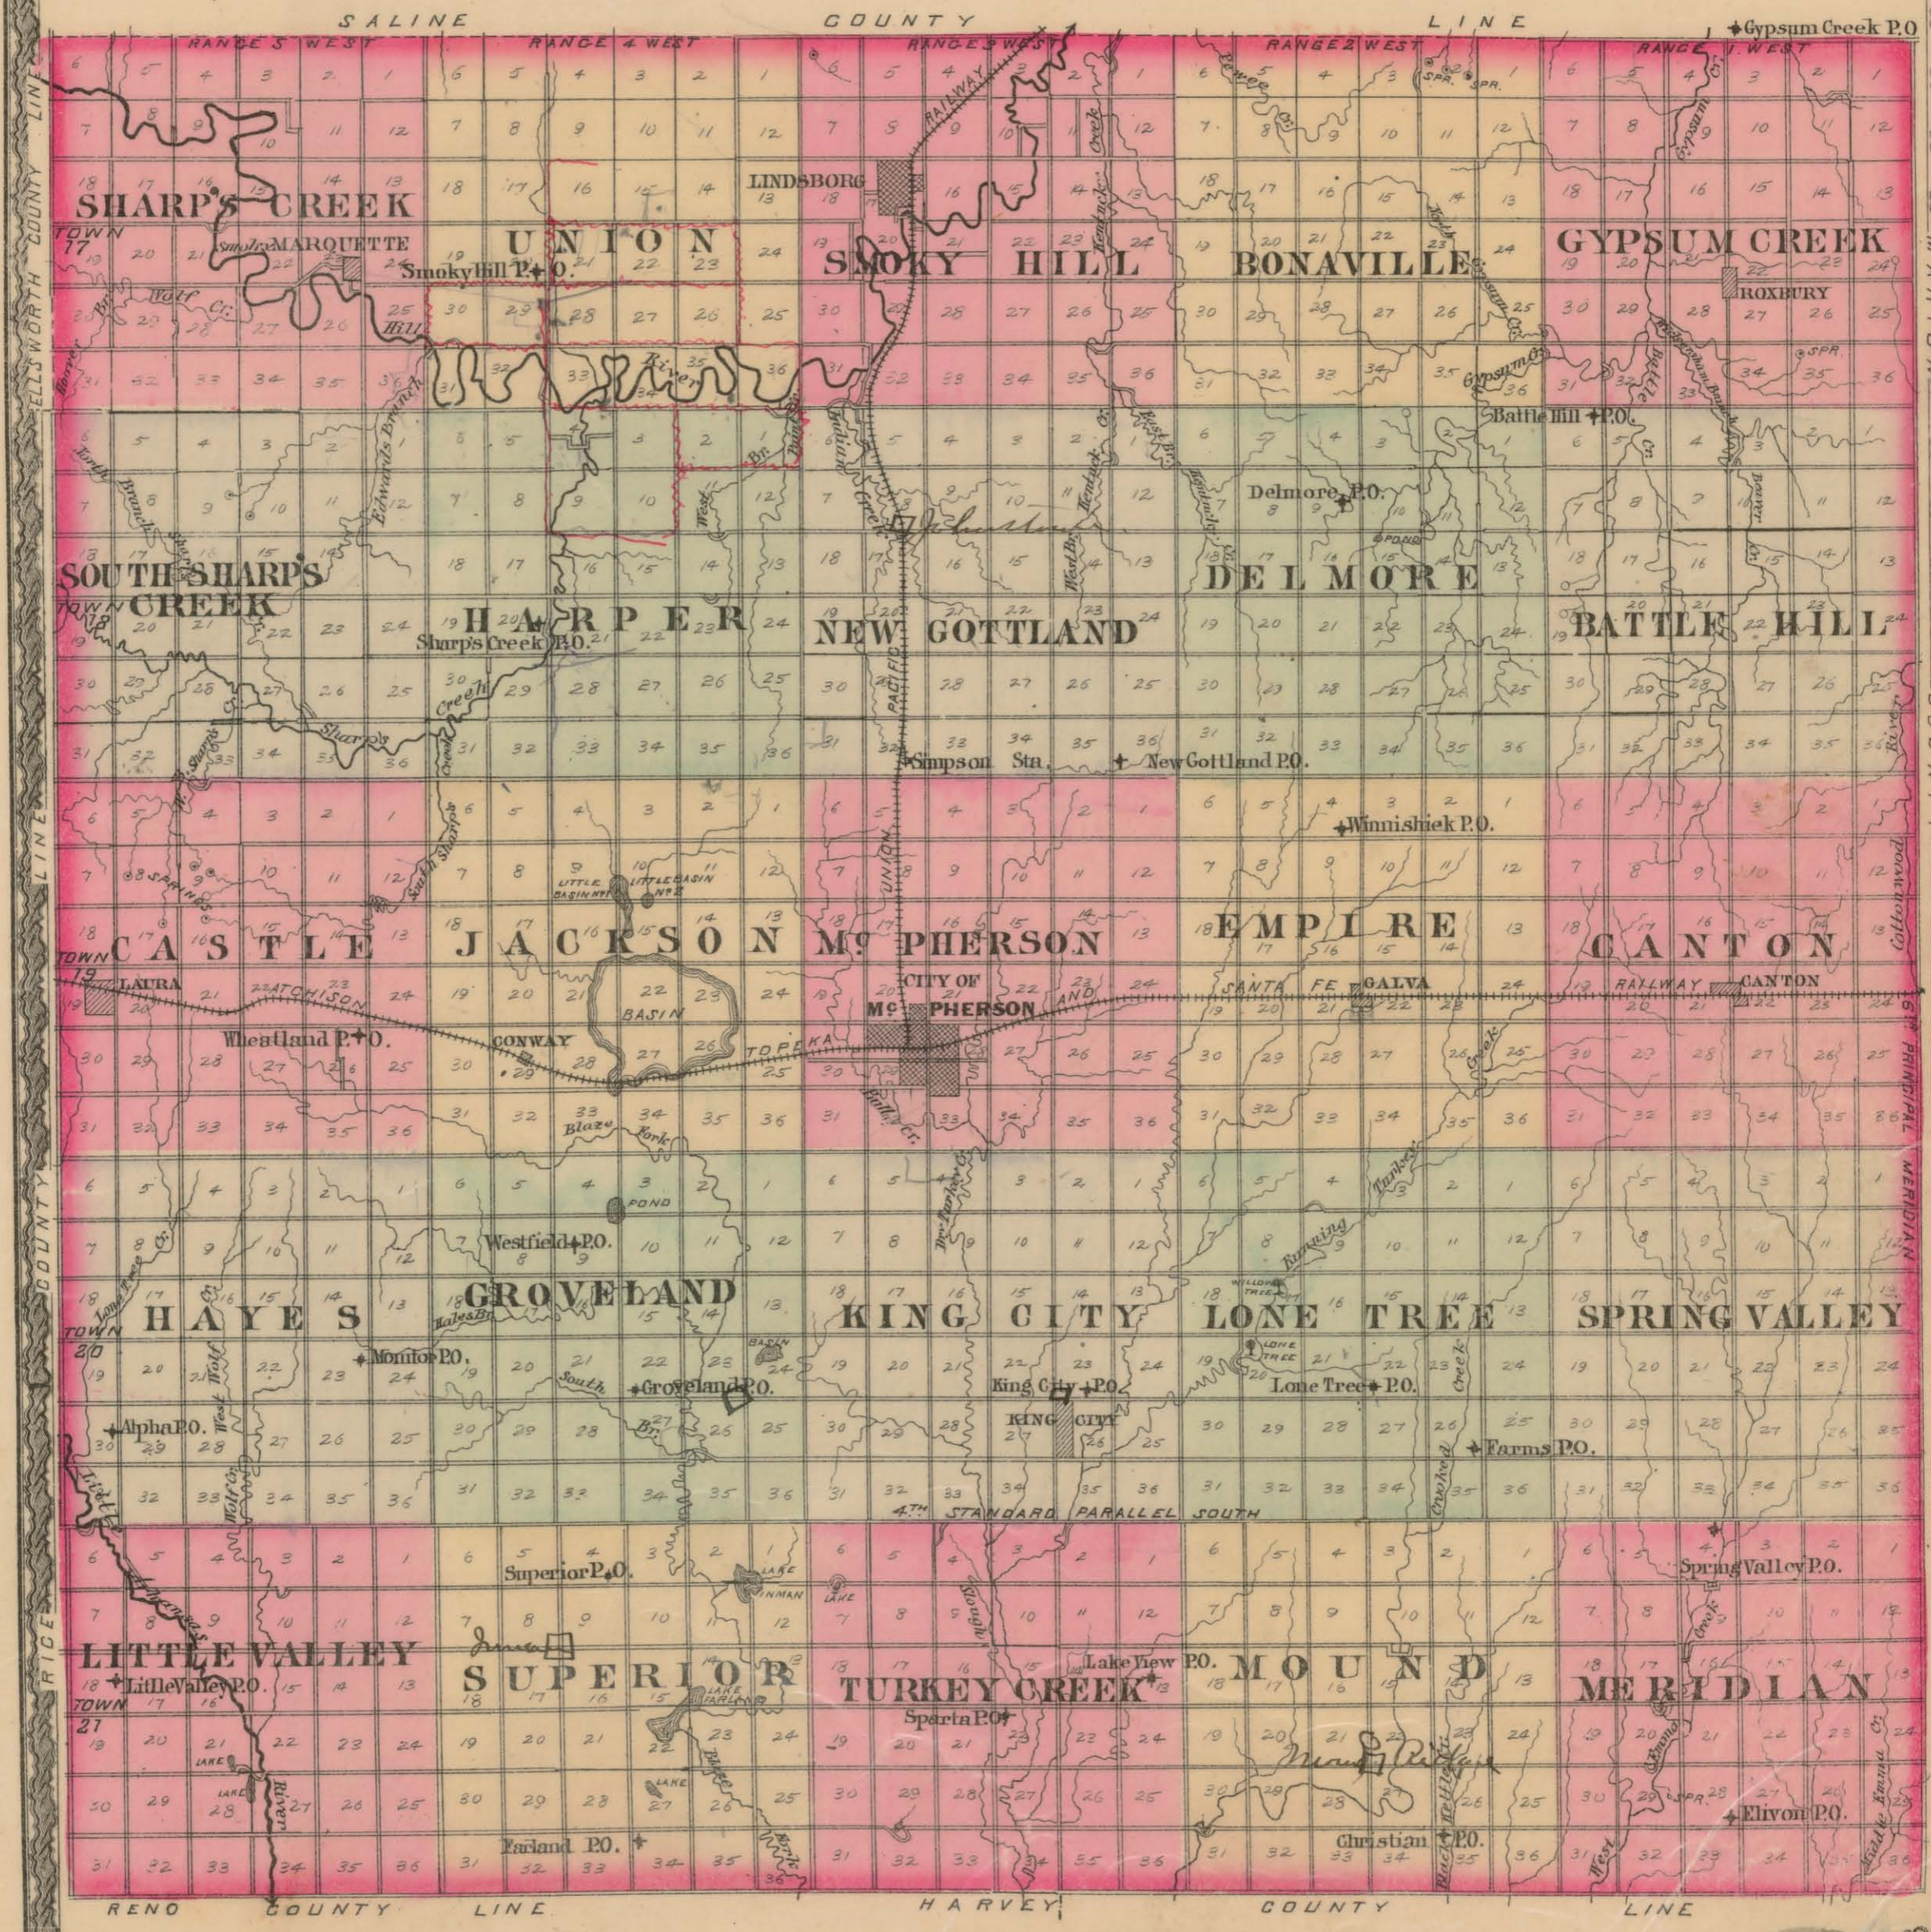

MAP OF

# EDWARDS' SECTIONAL MC PHERSON COUNTY

KANSAS

ELLSWORTH COUNTY LINE

RICHS COUNTY LINE

RENO COUNTY LINE

MARTIN COUNTY LINE

PRINCIPAL MERIDIAN

HARVEY COUNTY LINE

SALINE COUNTY LINE HARVEY COUNTY LINE