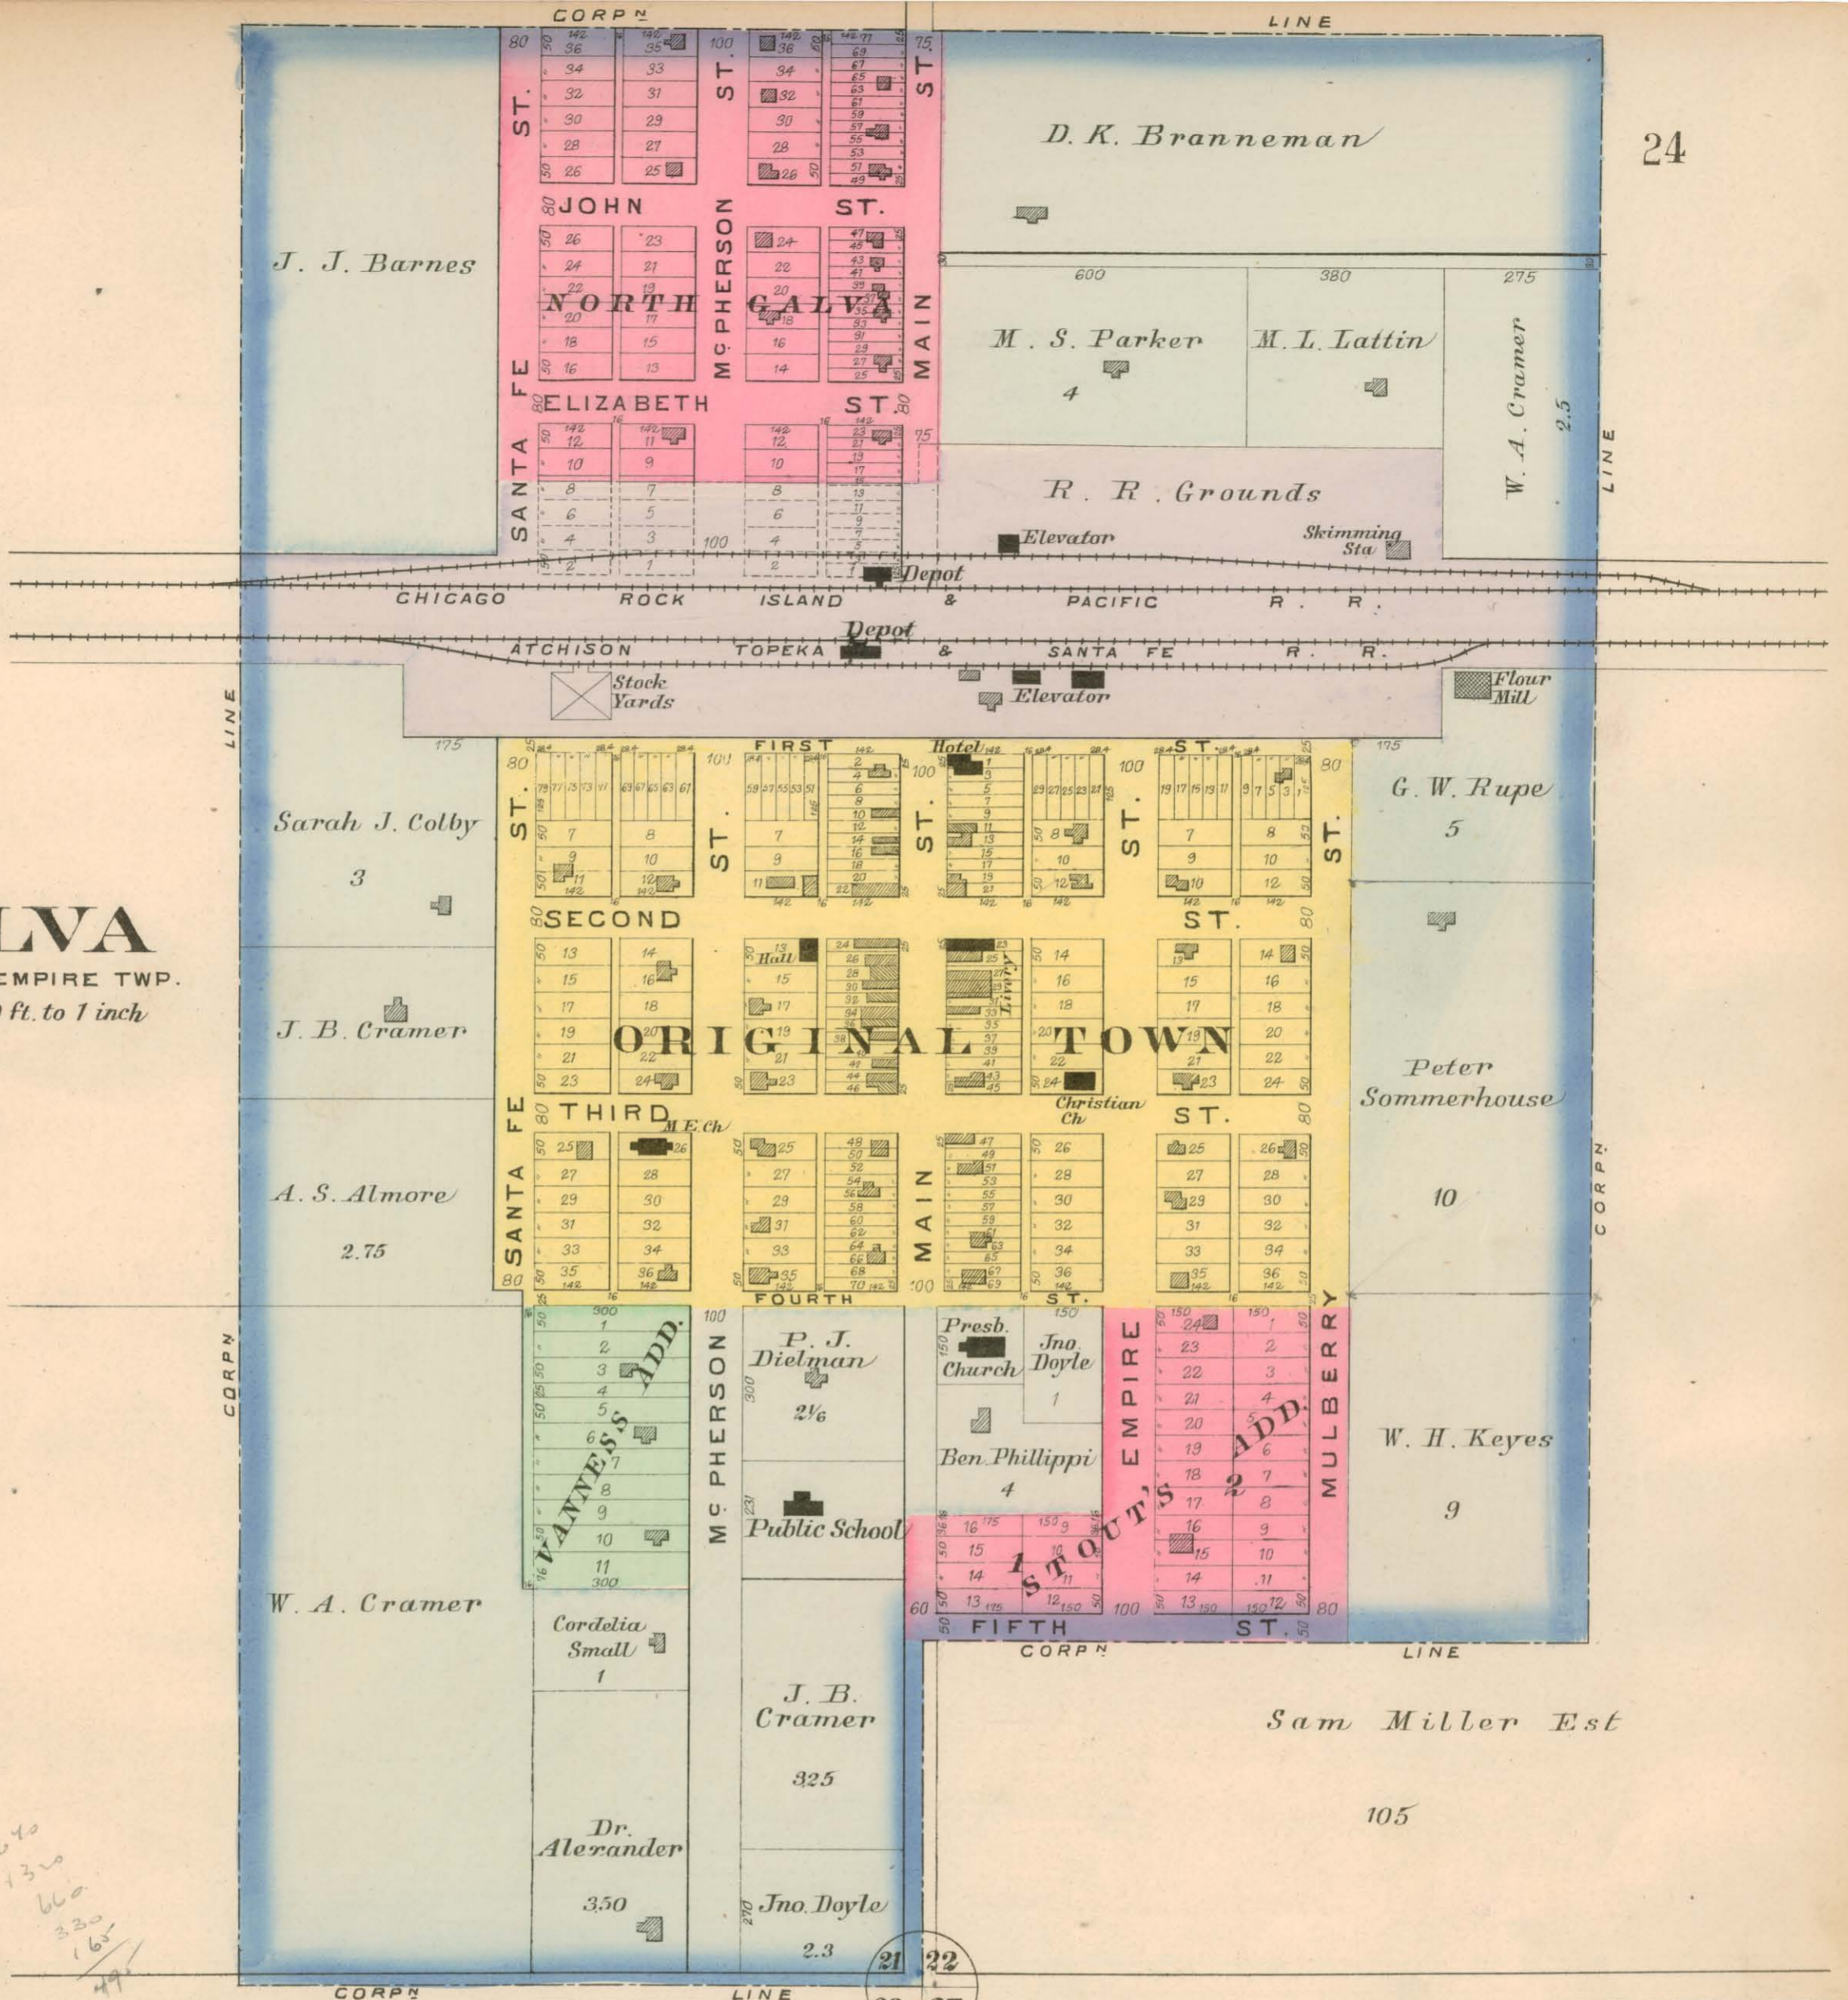

# GALVA

LOCATED IN EMPIRE TWP.  
Scale 300 ft. to 1 inch

# DOLES PARK

LOCATED IN CANTON TWP.  
Scale 100 ft. to one Inch