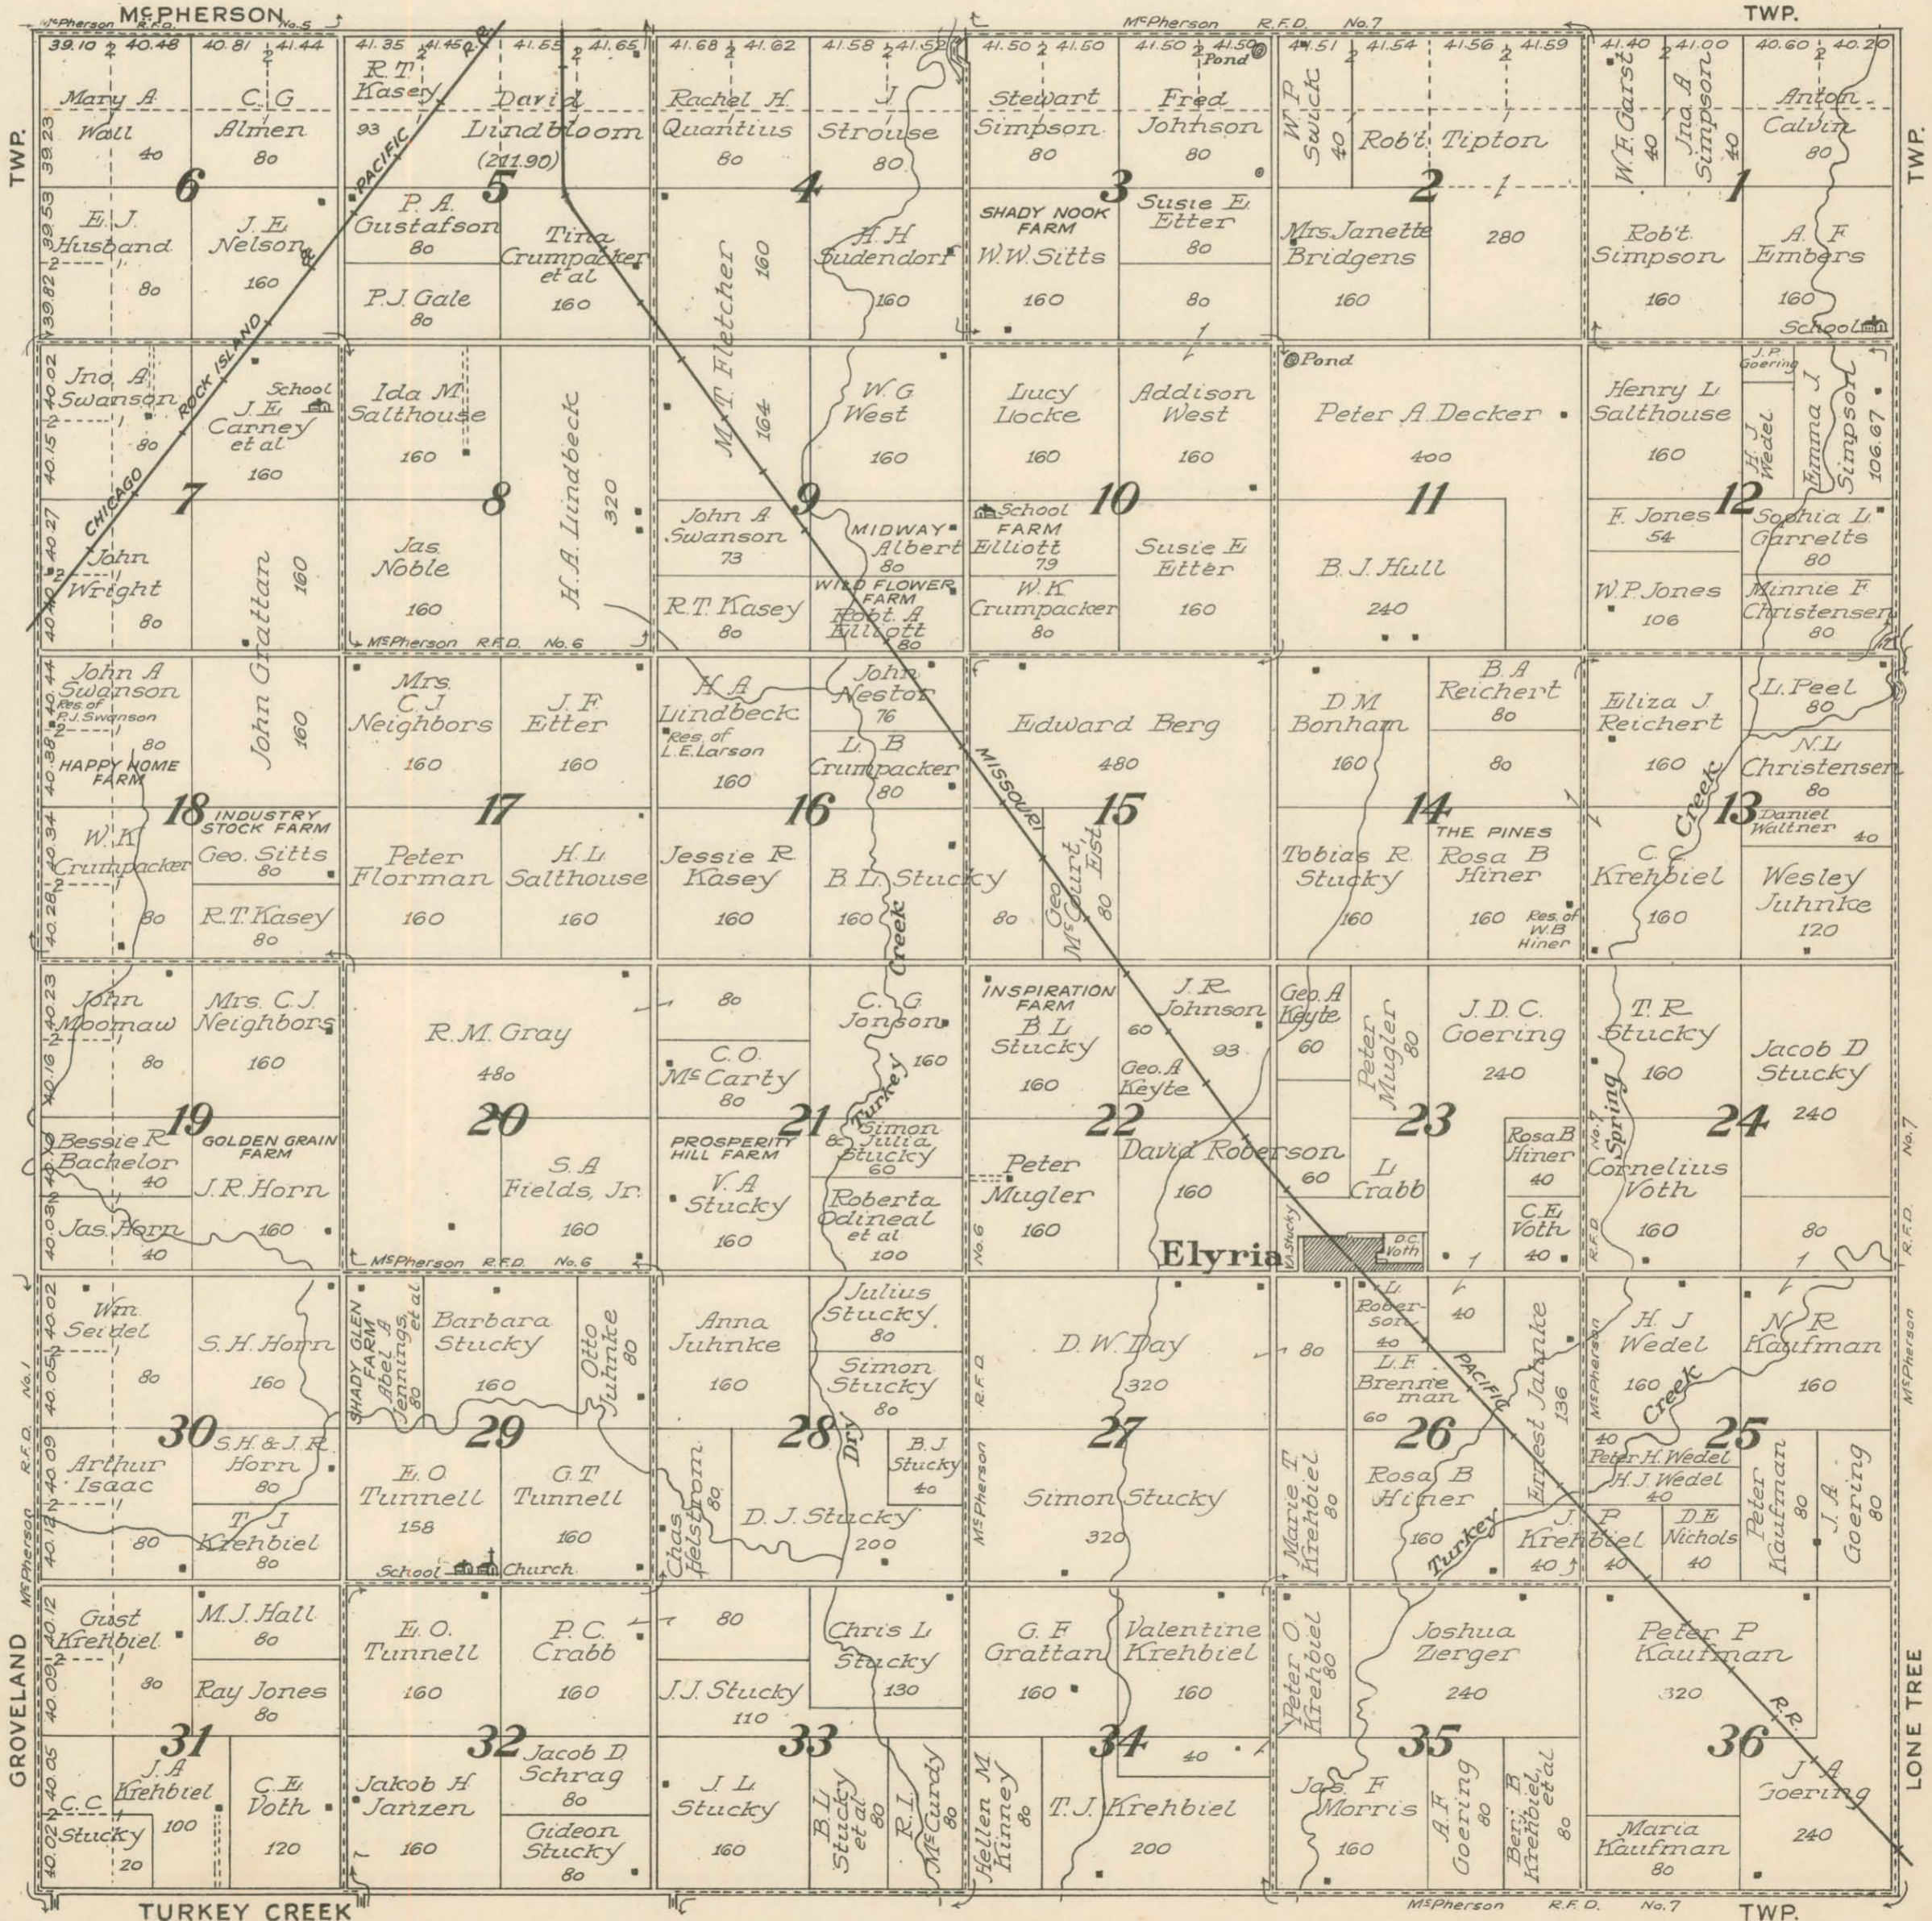

MAP OF
KING CITY
TOWNSHIP

Scale 2 inches to 1 mile

Township 20 South, Range 3 West of the 6th P.M.

TURKEY CREEK McPherson R.F.D. No. 7 TWP. LONE TREE