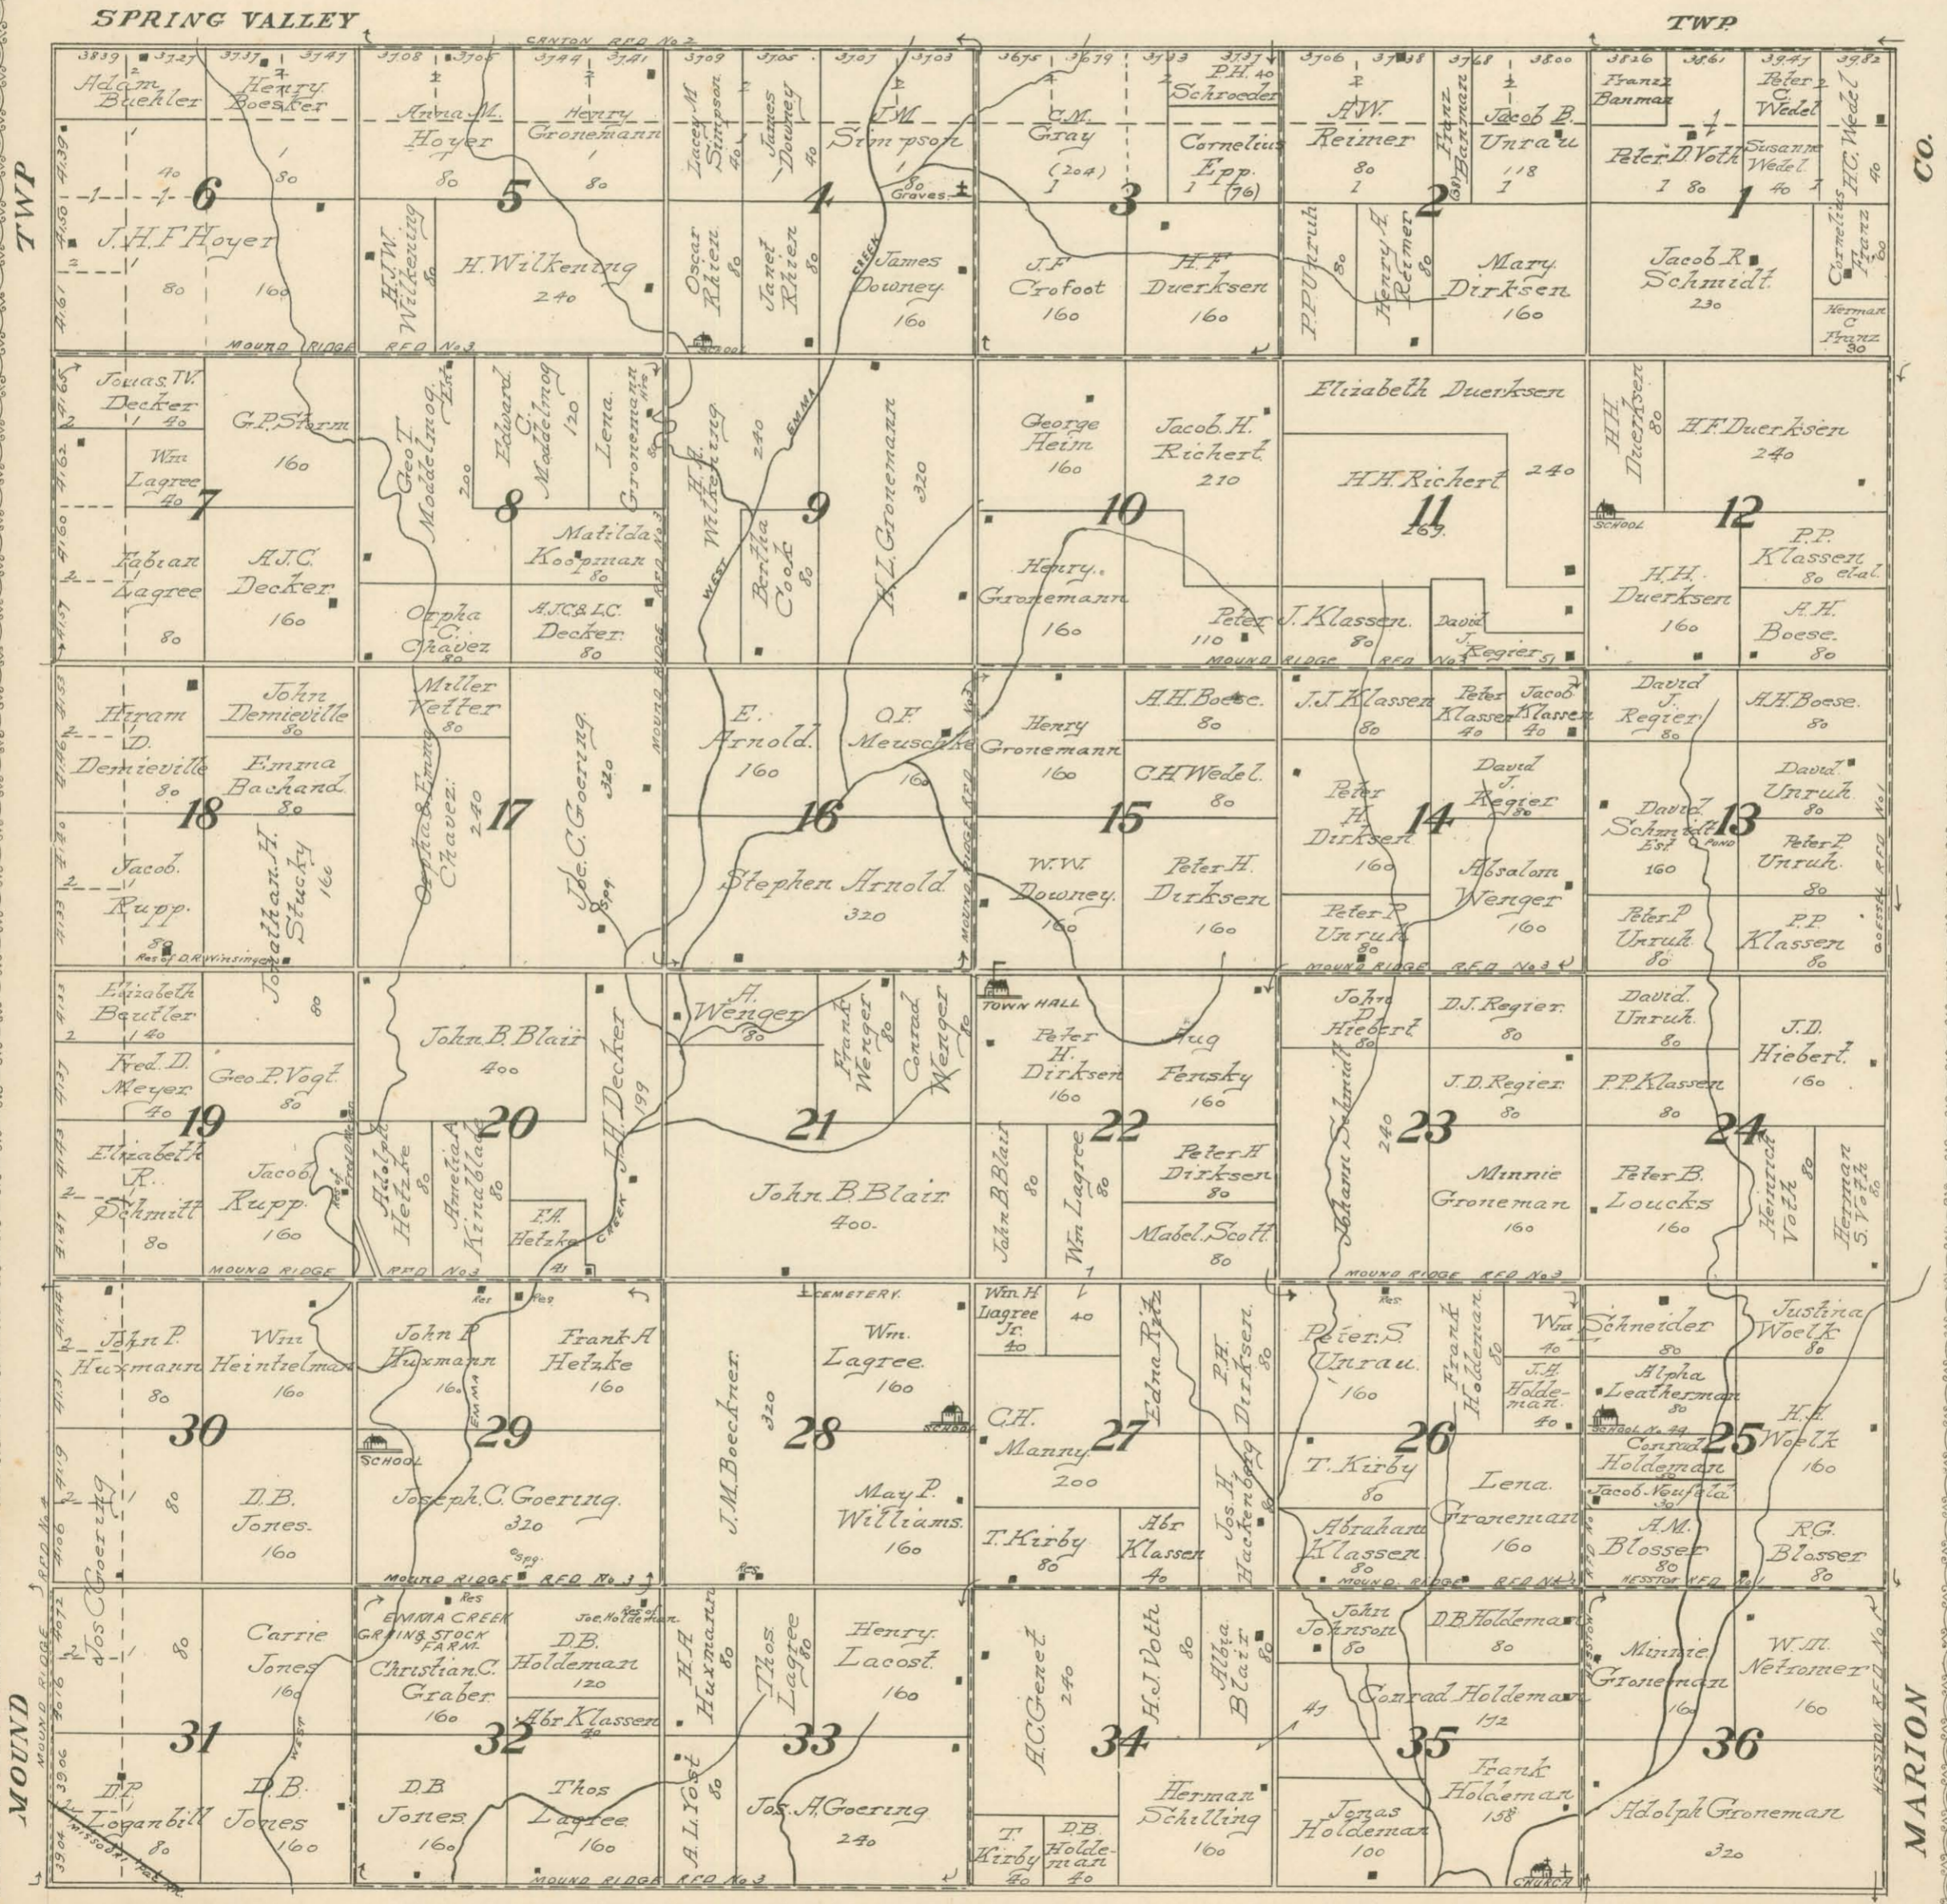

MAP OF  
**MERIDIAN**  
TOWNSHIP

Scale 2 inches to 1 mile

Township 21 South, Range 1 West of the 6th P. M.

HARVEY

CO

CO.

MARION