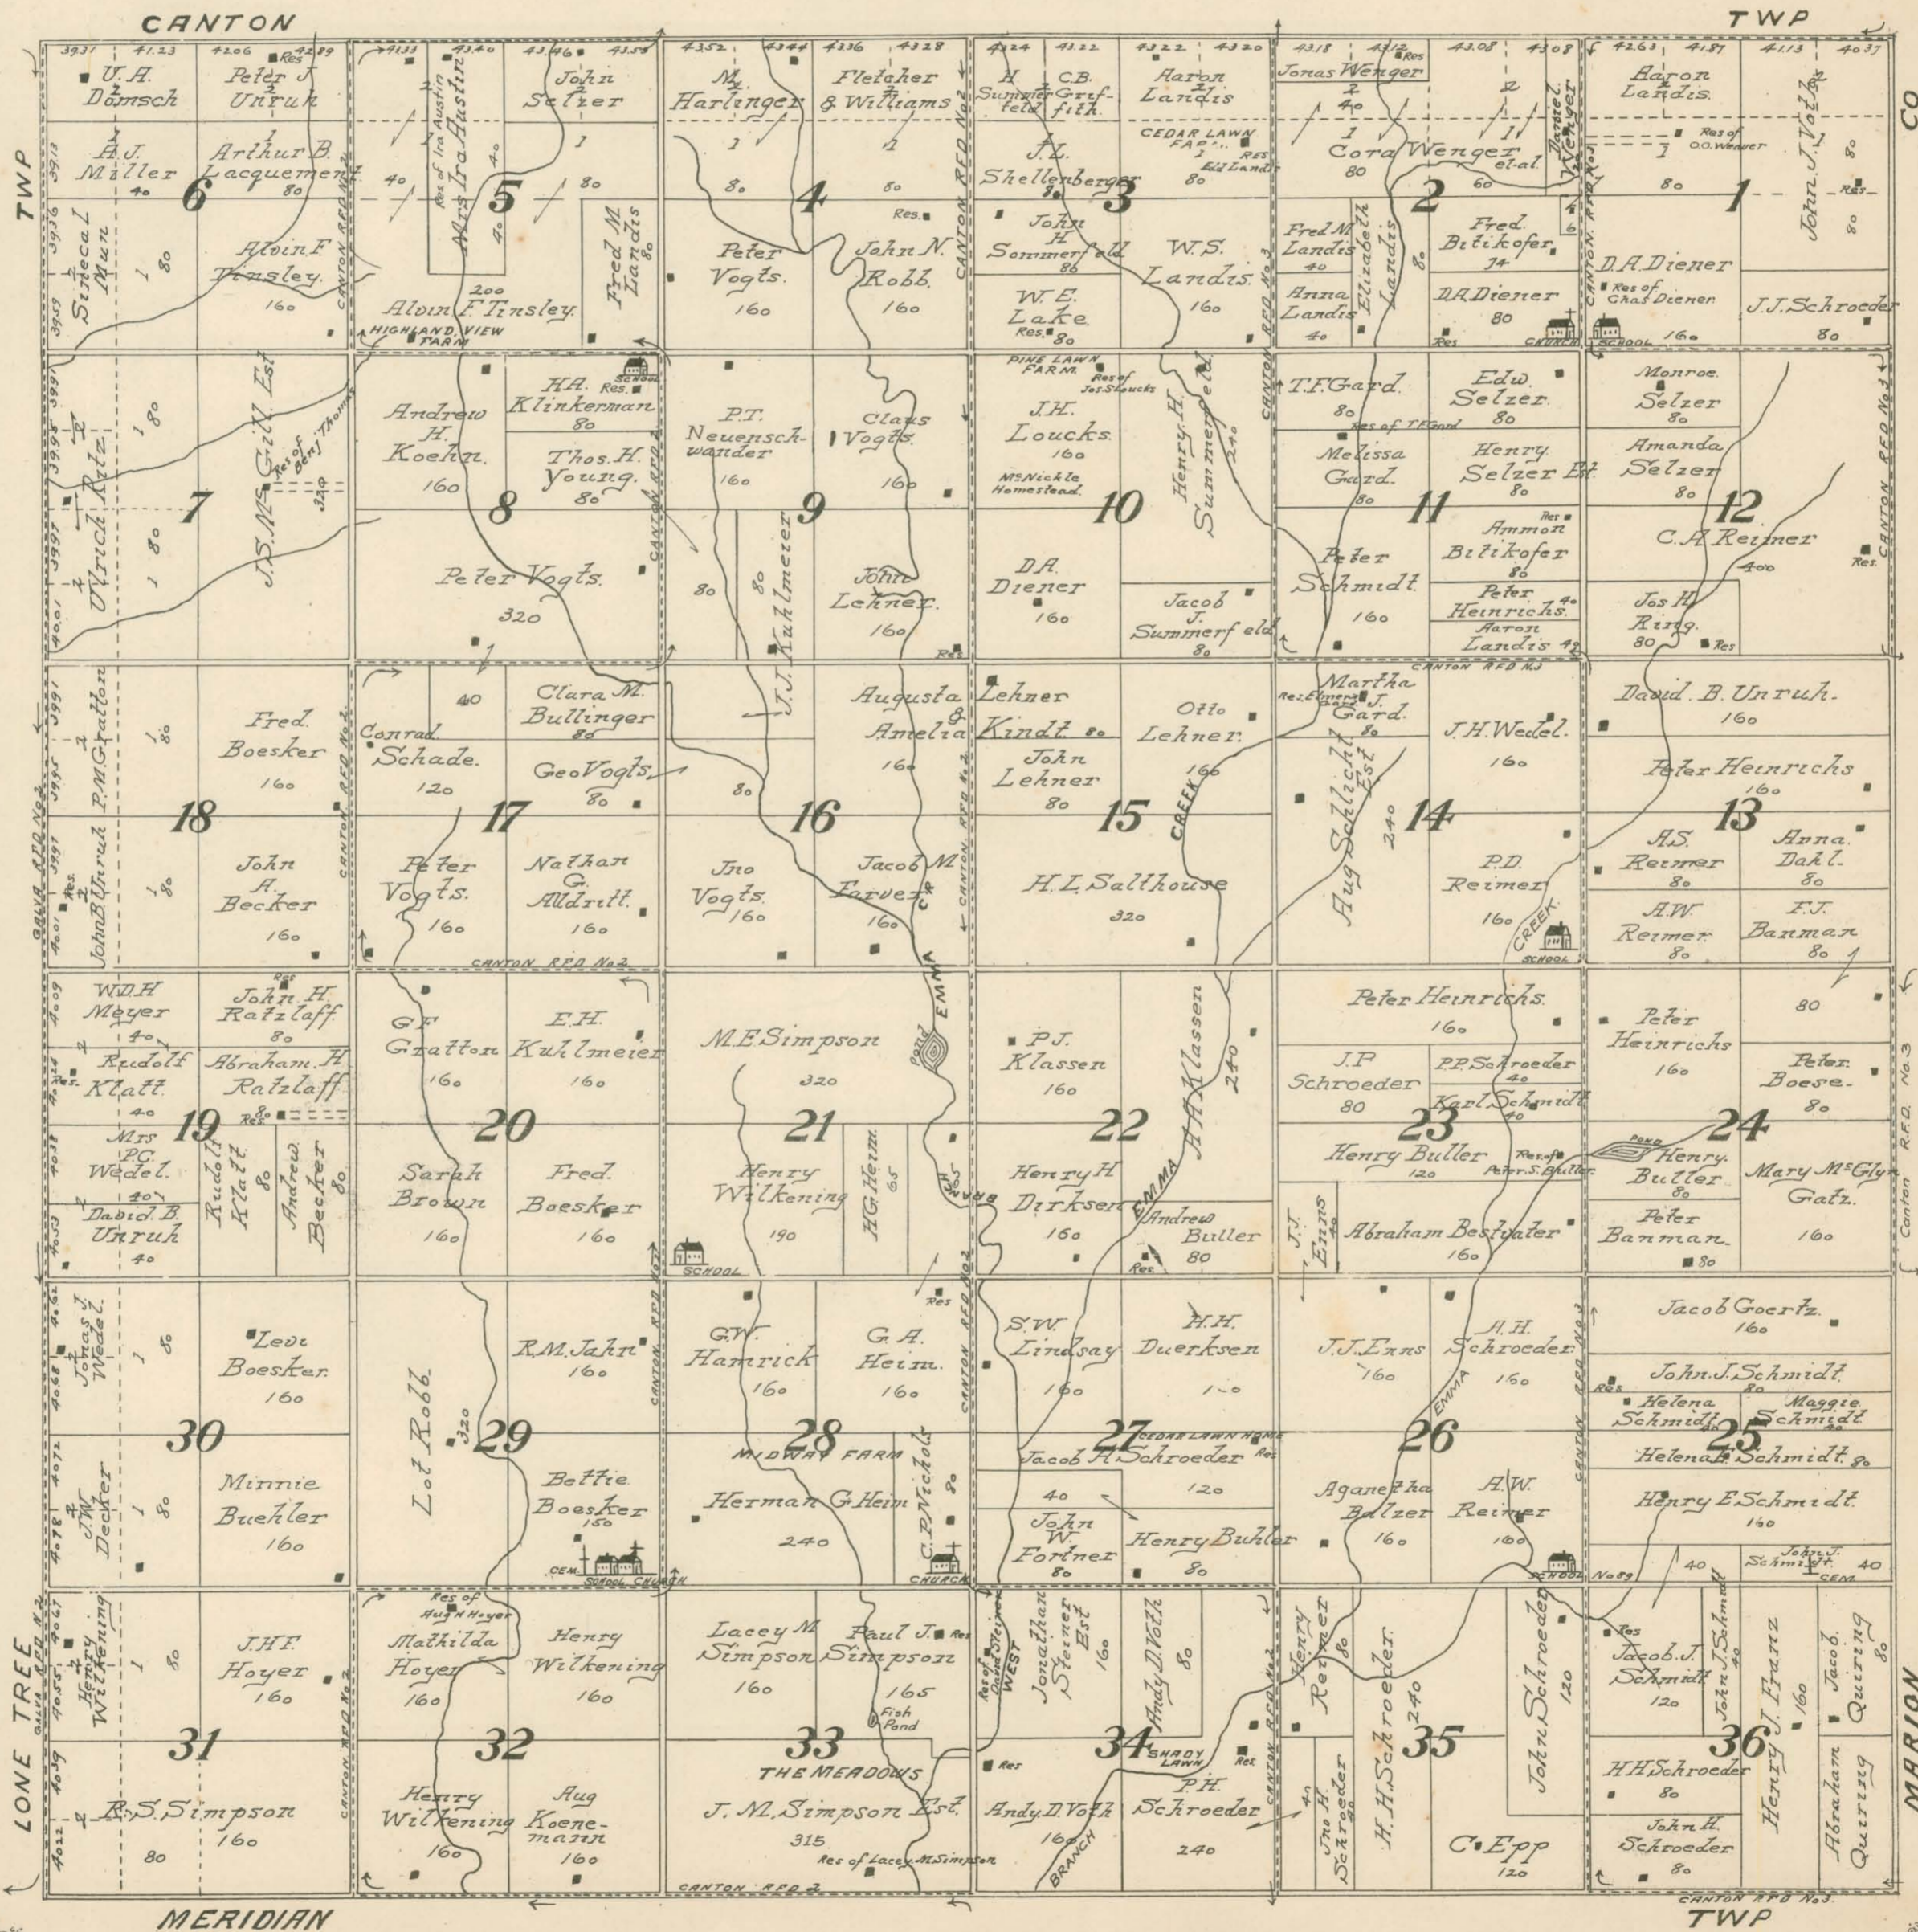

MAP OF
SPRING VALLEY
TOWNSHIP

Scale 2 inches to 1 mile

Township 20 South, Range 1 West of the 6th P. M.

CANTON

TWP

TWP

CO

LONE TREE

MERIDIAN

TWP

MARION