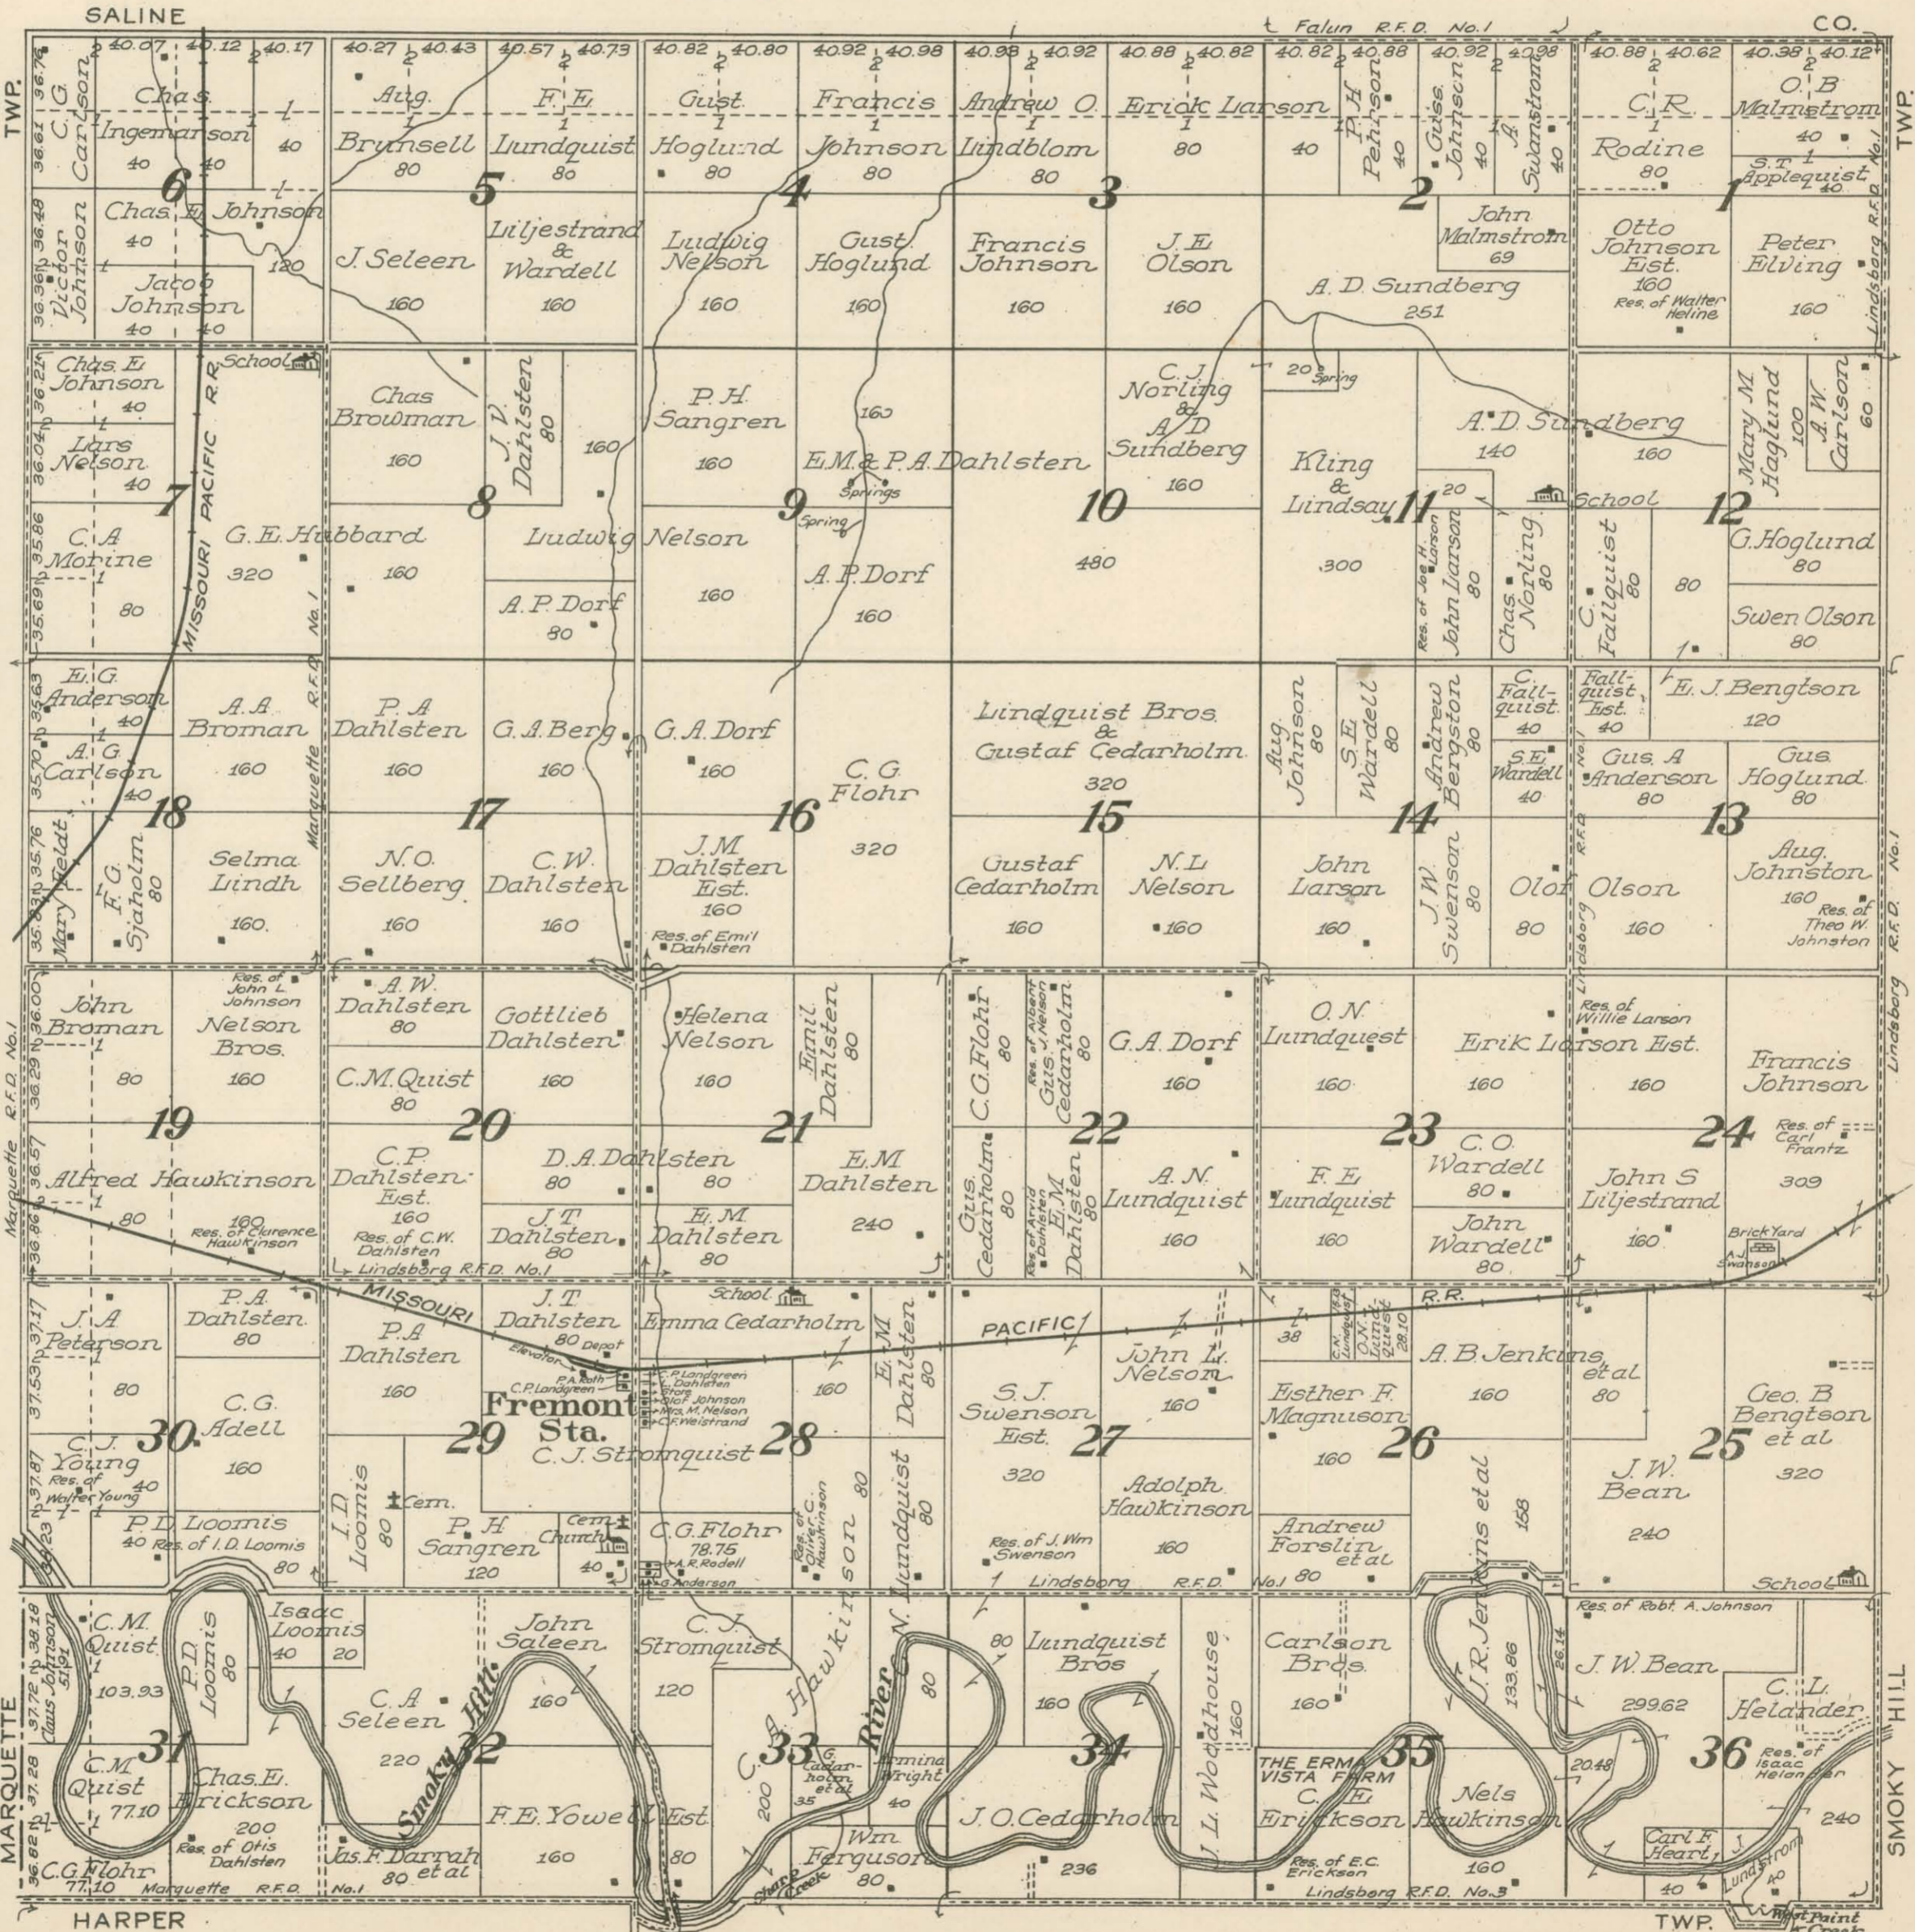

MAP OF
UNION
TOWNSHIP

Scale 2 inches to 1 mile

Township 17 South, Range 4 West of the 6th P. M.

MARQUETTE

TWP.

SMOKY HILL